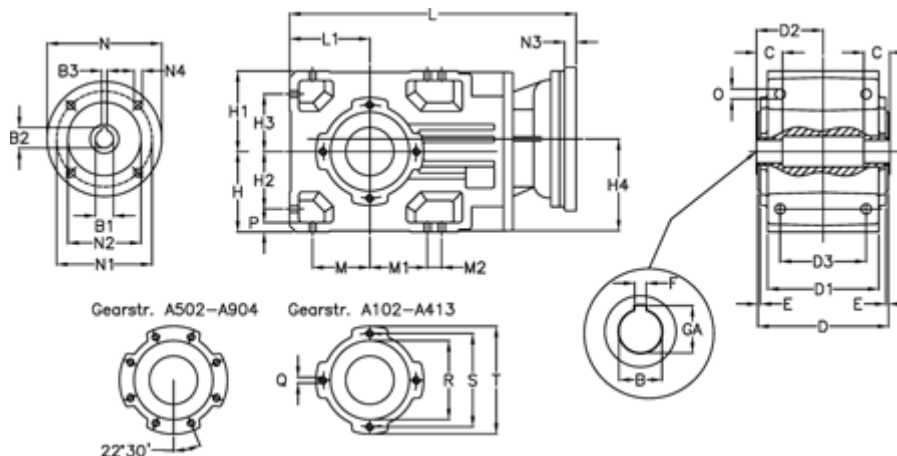

Article number: 29600324434225
 Description: Bevel helical gearbox
 A303UH40-244,3-P71B5

Measures

B = 40	D3 = 95	H3 = 63.0	N1 = 130	S = 115
B1 = 14	Description = A303UH40-xx-P71 B5	H4 = 108.5	N2 = 110	T = 140
B2 = 16.3	E = 3.0	L = 390.5	N3 = 0	
B3 = 5	F = 12	L1 = 90	N4 = M8x16	
C = 25	GA = 43.3	M = 63.0	O = 12.0	
D = 156	H = 90	M1 = 63.0	P = 11	
D1 = 130	H1 = 90	M2 = 22	Q = M8x15	
D2 = 80.0	H2 = 63.0	N = 160	R = 95	